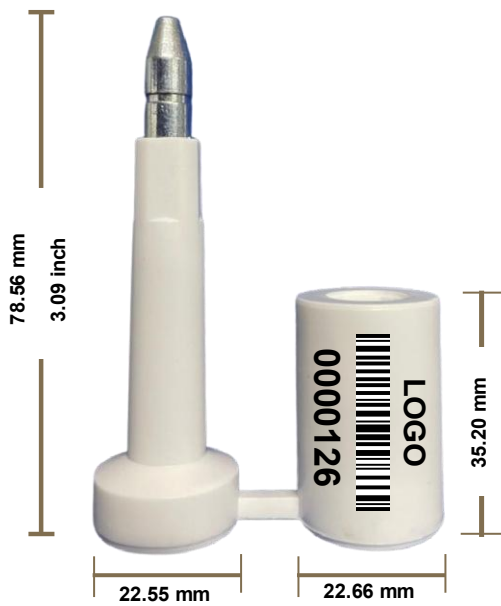

# Dura Bolt Seal

S4S state-of-the-art Dura Bolt Seal features a high-security anti-spin mechanism, ensuring tamper resistance and compliance with global customs standards.

## Technical Data

**Material:** Bolt: MS, Silver plated; Body: MS

**Coating:** Plastic

**Standard marking:** Laser-engraved - logo and barcode / logo and 7-digit number.

**Numbering:** Bolt and Body; Prevents Component Substitution

## Packing

- Carton - 250 seals
- Blister - 10 seals
- Size: 30 x 9 x 2.5 cm
- Gross Weight: 14.205 Kg