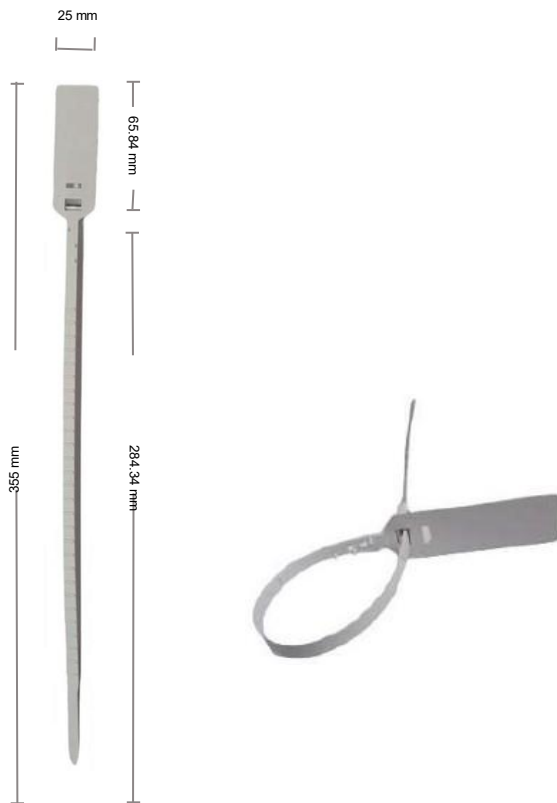

# SPS 355

S4S SPS 355 is an adjustable polypropylene strap seal with a smooth tapering tail for easy insertion, delivering fast application and clear tamper evidence for secure everyday use.

## Technical Data

**Material:** Polypropylene (PP)

**Seal Design:** Single-piece adjustable strap with integrated locking aperture

**Standard marking:** Laser-engraved company logo, barcode, and 7-9 digit number

**Tamper Evidence:** Visible damage upon reopening; prevents pre- and post-seal tampering

**Colours Options:** White, Yellow